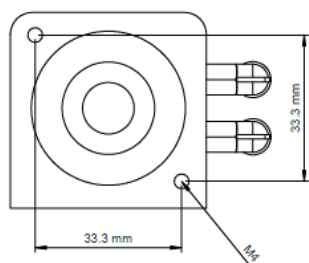

V062032-HP-P-PEEK

Valve Specifications	Connection	2 x 3-way
	Number of Ports	6
	Port style	10-32 UNF Conical
	Wetted Materials	PEEK/PPS
	Max pressure	310 bar (4500 psi)
Actuation	Type	Pneumatic (Air non lubricated)
	Operating pressure	2-7 bar (30-100 psi)
	Fittings	4 mm