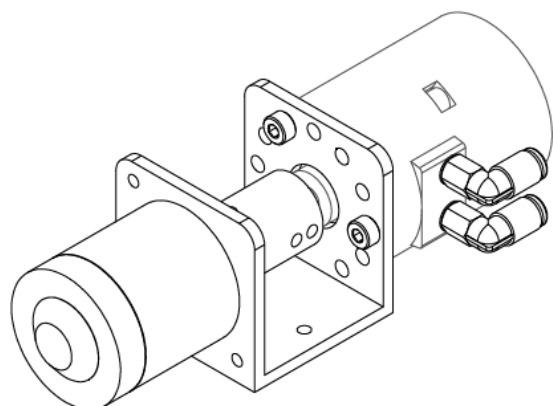

V062032-HP-P-PEEK

Valve Specifications	Connection	2 x 3-way
	Number of Ports	6
	Port style	10-32 UNF Conical
	Wetted Materials	PEEK/PPS
	Max pressure	310 bar (4500 psi)
Actuation	Type	Pneumatic (Air non lubricated)
	Operating pressure	2-7 bar (30-100 psi)
	Fittings	4 mm