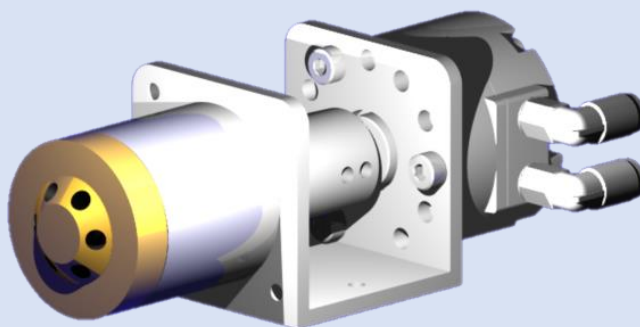

V062032-HP-P-PEEK

Valve Specifications	Connection	2 x 3-way
	Number of Ports	6
	Port style	10-32 UNF Conical
	Wetted Materials	PEEK/PPS
	Max pressure	310 bar (4500 psi)
Actuation	Type	Pneumatic (Air non lubricated)
	Operating pressure	2-7 bar (30-100 psi)
	Fittings	4 mm