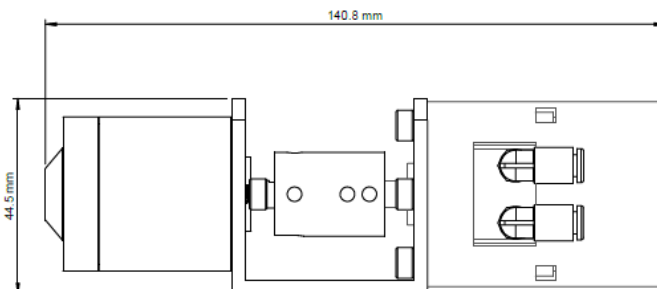

V062032-HP-P-PEEK

Valve Specifications	Connection	2 x 3-way
	Number of Ports	6
	Port style	10-32 UNF Conical
	Wetted Materials	PEEK/PPS
	Max pressure	310 bar (4500 psi)
Actuation	Type	Pneumatic (Air non lubricated)
	Operating pressure	2-7 bar (30-100 psi)
	Fittings	4 mm