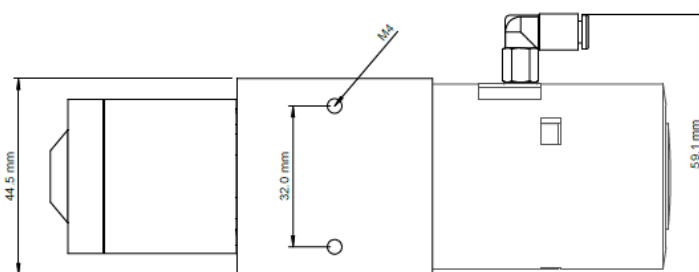

V062032-HP-P-PEEK

Valve Specifications	Connection	2 x 3-way
	Number of Ports	6
	Port style	10-32 UNF Conical
	Wetted Materials	PEEK/PPS
	Max pressure	310 bar (4500 psi)
Actuation	Type	Pneumatic (Air non lubricated)
	Operating pressure	2-7 bar (30-100 psi)
	Fittings	4 mm